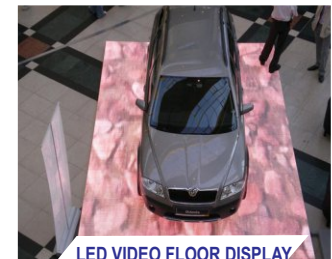

Flexible shape

High precision and rigidity

Directly wall-mounted design

Complete front access

- LED WALL (INDOOR / OUTDOOR)
- LED FLOOR DISPLAY
- LED STRIP / CURTAIN DISPLAY
- LED FLEXIBLE DISPLAY

OUTDOOR LED WALL