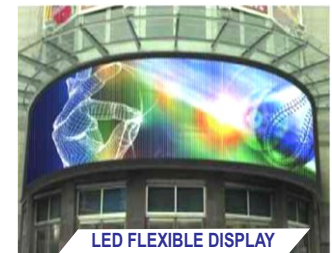

LED VIDEO FLOOR DISPLAY